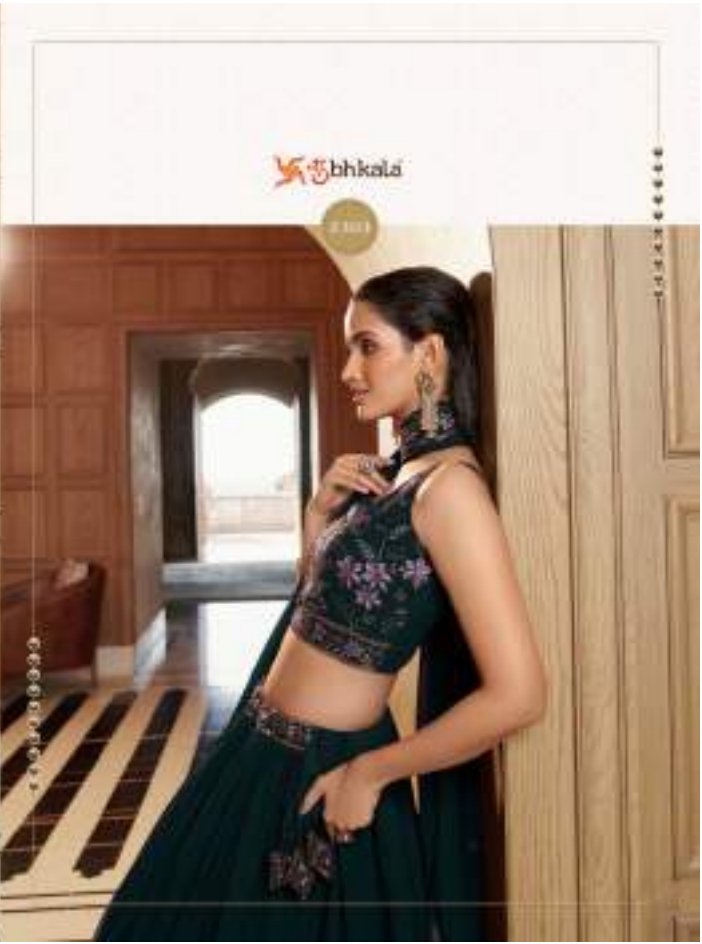

 bhkala

Bridesmaid

VOL-30

2300

Bridesmaid

VOL-30

Design NO. (SKU)	Main Color	Lehenga Fabric	Choli Fabric	Dupatta Fabric	Size	Lehenga Work (Semi-Stitched)	Choli Work (UN-Stitched)	Dupatta Work	Choli Length	Lehenga Length	Dupatta Length
2301	Pink	Georgette	Georgette	Georgette	42 BUST AND WAIST	Print With Sequince Embroidered Work	Print With Sequince Embroidered And Mirror Work	Fancy Neck Style Dupata	0.80 MTR	42 INCH	2.40 MTR
2302	Navy	Georgette	Georgette	Georgette	42 BUST AND WAIST	Thread With Sequince Embroidered Work	Thread With Sequince Embroidered Work	Thread With Sequince Embroidered Work	0.80 MTR	42 INCH	2.40 MTR
2303	Green	Georgette	Georgette	Georgette	42 BUST AND WAIST	Thread With Sequince Embroidered Work	Thread With Sequince Embroidered Work	Thread With Sequince Embroidered Work	0.80 MTR	42 INCH	2.40 MTR
2304	Mustared Olive	Georgette	Chinon Silk	Chinon Silk	42 BUST AND WAIST	Embellished Mirror Work	Thread With Sequince Embroidered Work	Thread With Sequince Embroidered Work	0.80 MTR	42 INCH	2.40 MTR
2305	Orange Wine	Georgette	Chinon Silk	Chinon Silk	42 BUST AND WAIST	Embellished Mirror Work	Thread With Sequince Embroidered Work	Fancy Shoulder Style Dupatta (Thread With Sequince Embroidered And Mirror Work)	0.80 MTR	42 INCH	2.40 MTR
2306	Purple	Georgette	Chinon Silk	NET	42 BUST AND WAIST	Print With Sequince Embroidered Work	Print With Sequince Embroidered Work	Sequince Embroidered Work	0.80 MTR	42 INCH	2.40 MTR