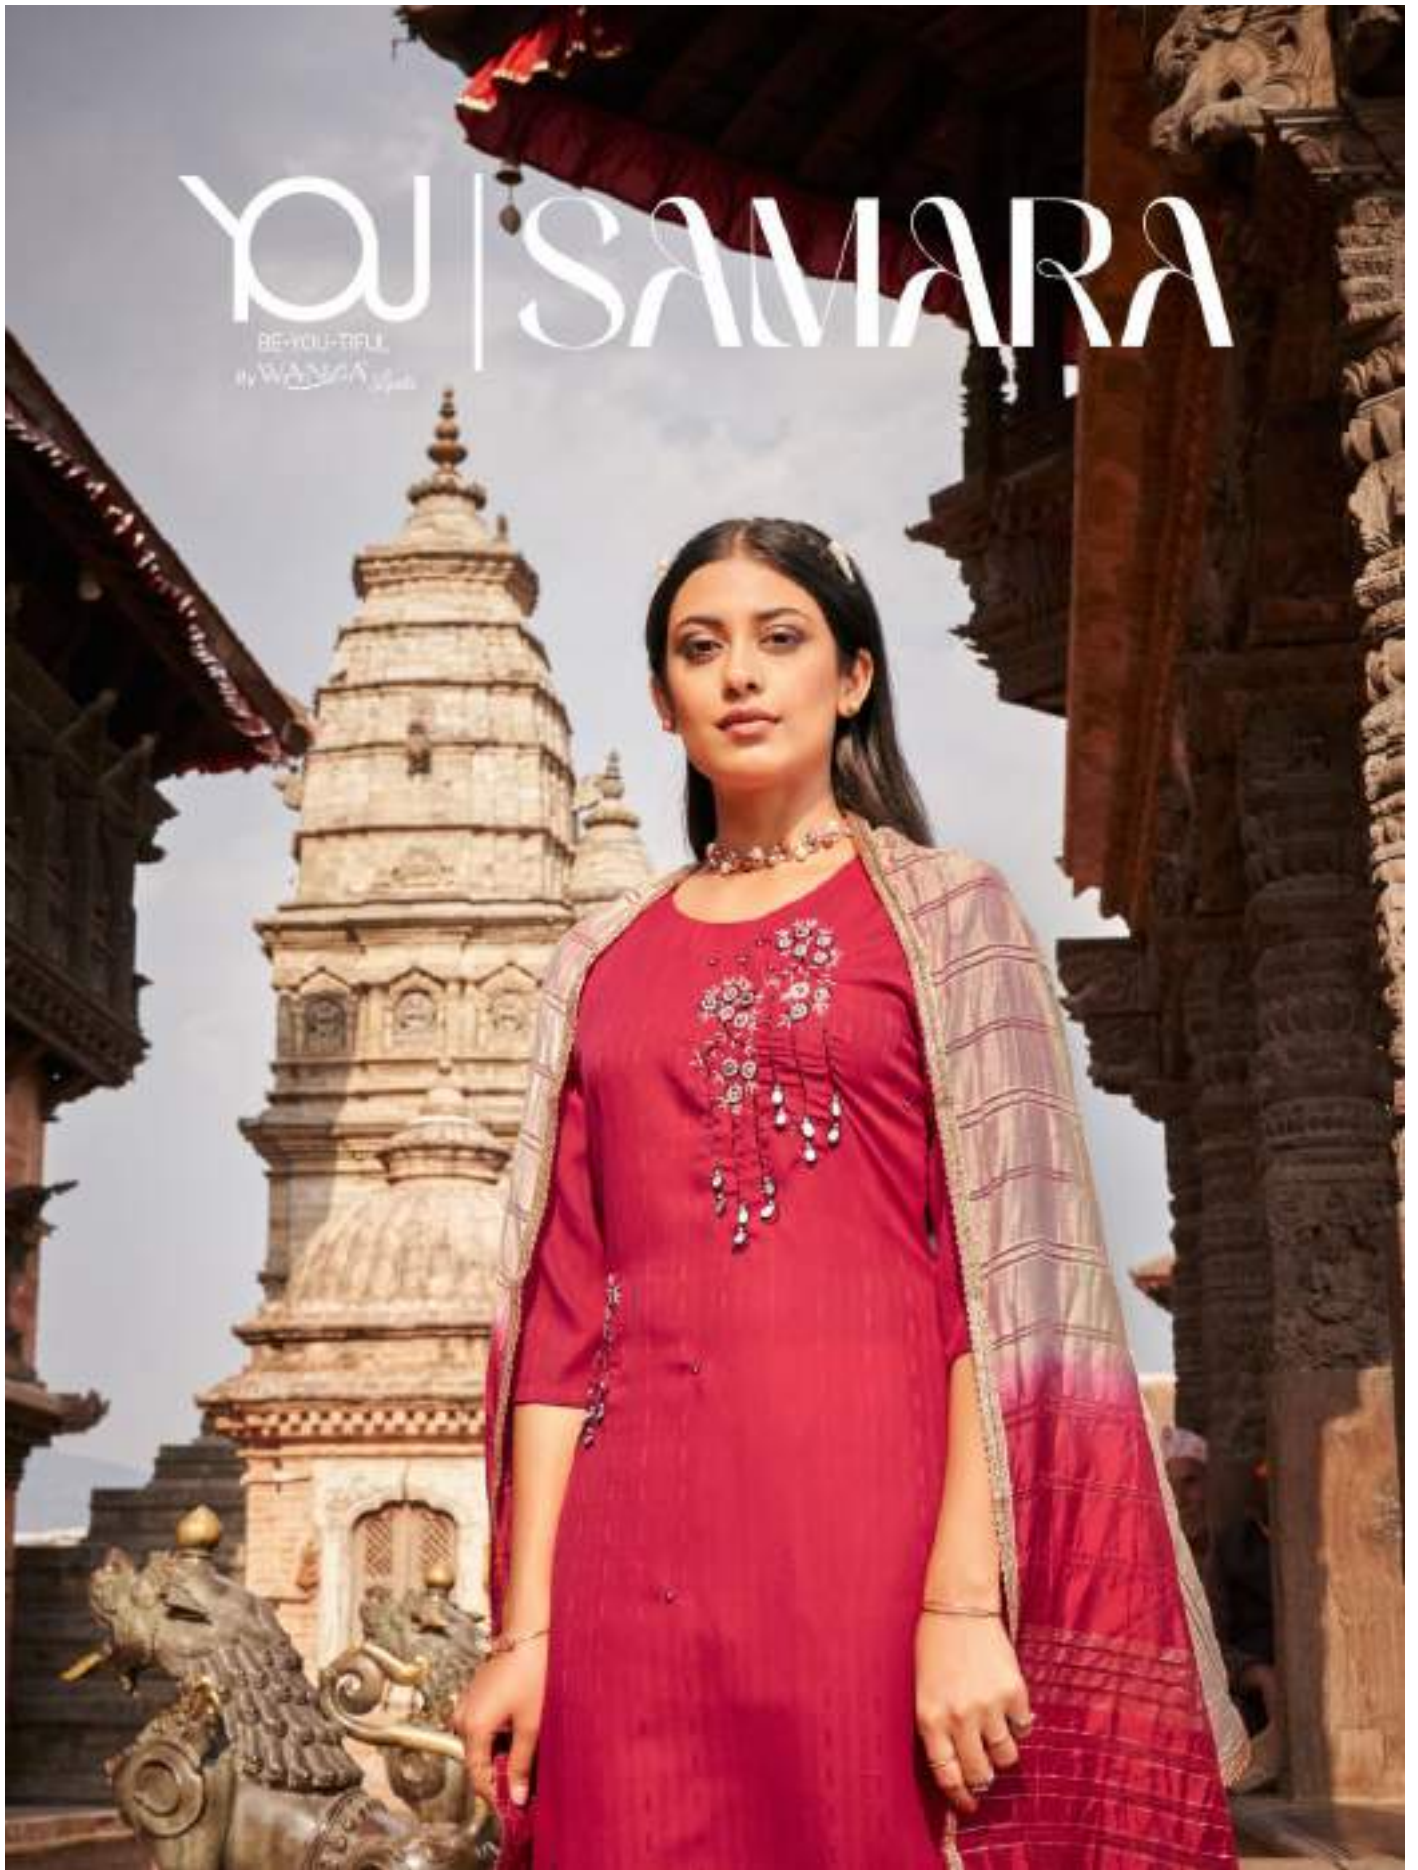

# YOU | SAMARA

BE-YOU-TRUL  
BY WANSA

YOU

YOU  
REIGNITE

2104 | Attractive embroidery work with beautiful contrast color makes the old style attractive.

YOU  
RE-YOU-TFUL

See it all your with great design inspiration work the | 2105  
class everyone but a you

YOU  
BEAUTY

2101

2102

2103

2104

2105

2106

YOU  
BE-YOU-TIFUL